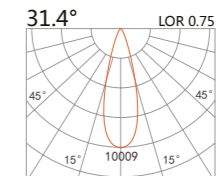

224 153

LED Power	Colour Temp	Luminous
13W	2700/3000K 4000/5000K	1425lm 1526lm
12W _{CWD}	1800~3000K	1045lm

LIGHT DISTRIBUTION For 3000k

224 154

LED Power	Colour Temp	Luminous
13W	2700/3000K 4000/5000K	1101lm 11268lm

LIGHT DISTRIBUTION For 3000k

224 155

LED Power	Colour Temp	Luminous
18W	2700/3000K 4000/5000K	2087lm 2087lm

224 156

LED Power	Colour Temp	Luminous
29W	2700/3000K 4000/5000K	3442lm 3442lm

LIGHT DISTRIBUTION For 3000k