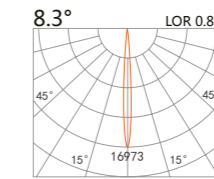

Surface Ceiling Downlight TURUS

224 151

LED Power	Colour Temp	Luminous
8.2W	2700/3000K 4000/5000K	754lm 754lm

LIGHT DISTRIBUTION For 3000k

224 152

LED Power	Colour Temp	Luminous
8.9W	2700/3000K 4000/5000K	1060lm 1142lm
6W _{CWD}	1800~3000K	518lm

224 153

LED Power	Colour Temp	Luminous
13W	2700/3000K 4000/5000K	1425lm 1526lm
12W _{CWD}	1800~3000K	1045lm

LIGHT DISTRIBUTION For 3000k

224 154

LED Power	Colour Temp	Luminous
13W	2700/3000K 4000/5000K	1101lm 11268lm

LIGHT DISTRIBUTION For 3000k

224 155

LED Power	Colour Temp	Luminous
18W	2700/3000K 4000/5000K	2087lm 2087lm

224 156

LED Power	Colour Temp	Luminous
29W	2700/3000K 4000/5000K	3442lm 3442lm

LIGHT DISTRIBUTION For 3000k