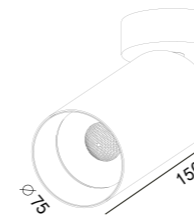

224 153

LED Power	Colour Temp	Luminous
13W	2700/3000K 4000/5000K	1425lm 1526lm
12W_{CWD}	1800~3000K	1045lm

LIGHT DISTRIBUTION For 3000k