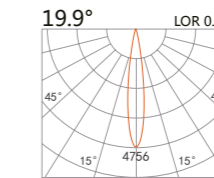

Surface Ceiling Downlight TURUS

224 151

LED Power	Colour Temp	Luminous
8.2W	2700/3000K 4000/5000K	754lm 754lm

LIGHT DISTRIBUTION For 3000k

224 152

LED Power	Colour Temp	Luminous
8.9W	2700/3000K 4000/5000K	1060lm 1142lm
6W _{CWD}	1800~3000K	518lm

224 153

LED Power	Colour Temp	Luminous
13W	2700/3000K 4000/5000K	1425lm 1526lm
12W _{CWD}	1800~3000K	1045lm

LIGHT DISTRIBUTION For 3000k

224 154

LED Power	Colour Temp	Luminous
13W	2700/3000K 4000/5000K	1101lm 11268lm

LIGHT DISTRIBUTION For 3000k

224 155

LED Power	Colour Temp	Luminous
18W	2700/3000K 4000/5000K	2087lm 2087lm

224 156

LED Power	Colour Temp	Luminous
29W	2700/3000K 4000/5000K	3442lm 3442lm

LIGHT DISTRIBUTION For 3000k