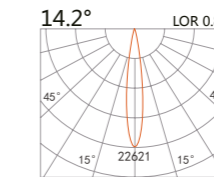

224 153

LED Power	Colour Temp	Luminous
13W	2700/3000K 4000/5000K	1425lm 1526lm
12W _{CWD}	1800~3000K	1045lm

LIGHT DISTRIBUTION For 3000k

224 154

LED Power	Colour Temp	Luminous
13W	2700/3000K 4000/5000K	1101lm 11268lm

LIGHT DISTRIBUTION For 3000k

224 155

LED Power	Colour Temp	Luminous
18W	2700/3000K 4000/5000K	2087lm 2087lm

224 156

LED Power	Colour Temp	Luminous
29W	2700/3000K 4000/5000K	3442lm 3442lm

LIGHT DISTRIBUTION For 3000k