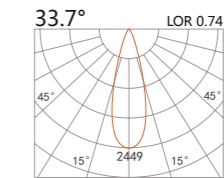

Surface Ceiling Downlight TURUS

224 151

LED Power	Colour Temp	Luminous
8.2W	2700/3000K 4000/5000K	754lm 754lm

LIGHT DISTRIBUTION For 3000k

224 152

LED Power	Colour Temp	Luminous
8.9W	2700/3000K 4000/5000K	1060lm 1142lm
6W _{CWD}	1800~3000K	518lm

224 153

LED Power	Colour Temp	Luminous
13W	2700/3000K 4000/5000K	1425lm 1526lm
12W _{CWD}	1800~3000K	1045lm

LIGHT DISTRIBUTION For 3000k

224 154

LED Power	Colour Temp	Luminous
13W	2700/3000K 4000/5000K	1101lm 11268lm

LIGHT DISTRIBUTION For 3000k

224 155

LED Power	Colour Temp	Luminous
18W	2700/3000K 4000/5000K	2087lm 2087lm

224 156

LED Power	Colour Temp	Luminous
29W	2700/3000K 4000/5000K	3442lm 3442lm

LIGHT DISTRIBUTION For 3000k