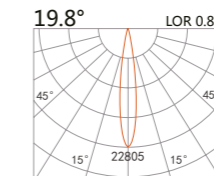

224 153

LED Power	Colour Temp	Luminous
13W	2700/3000K 4000/5000K	1425lm 1526lm
12W _{CWD}	1800~3000K	1045lm

LIGHT DISTRIBUTION For 3000k

224 154

LED Power	Colour Temp	Luminous
13W	2700/3000K 4000/5000K	1101lm 11268lm

LIGHT DISTRIBUTION For 3000k

224 155

LED Power	Colour Temp	Luminous
18W	2700/3000K 4000/5000K	2087lm 2087lm

224 156

LED Power	Colour Temp	Luminous
29W	2700/3000K 4000/5000K	3442lm 3442lm

LIGHT DISTRIBUTION For 3000k