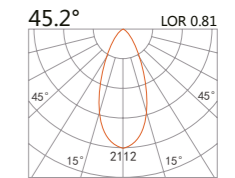

Surface Ceiling Downlight TURUS

224 151

LED Power	Colour Temp	Luminous
8.2W	2700/3000K 4000/5000K	754lm 754lm

LIGHT DISTRIBUTION For 3000k

224 152

LED Power	Colour Temp	Luminous
8.9W	2700/3000K 4000/5000K	1060lm 1142lm
6W _{CWD}	1800~3000K	518lm

224 153

LED Power	Colour Temp	Luminous
13W	2700/3000K 4000/5000K	1425lm 1526lm
12W _{CWD}	1800~3000K	1045lm

LIGHT DISTRIBUTION For 3000k

224 154

LED Power	Colour Temp	Luminous
13W	2700/3000K 4000/5000K	1101lm 11268lm

LIGHT DISTRIBUTION For 3000k

224 155

LED Power	Colour Temp	Luminous
18W	2700/3000K 4000/5000K	2087lm 2087lm

224 156

LED Power	Colour Temp	Luminous
29W	2700/3000K 4000/5000K	3442lm 3442lm

LIGHT DISTRIBUTION For 3000k