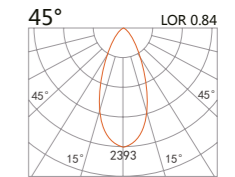

Surface Ceiling Downlight TURUS

224 151

LED Power	Colour Temp	Luminous
8.2W	2700/3000K 4000/5000K	754lm 754lm

LIGHT DISTRIBUTION For 3000k

224 152

LED Power	Colour Temp	Luminous
8.9W	2700/3000K 4000/5000K	1060lm 1142lm
6W _{CWD}	1800~3000K	518lm

224 153

LED Power	Colour Temp	Luminous
13W	2700/3000K 4000/5000K	1425lm 1526lm
12W _{CWD}	1800~3000K	1045lm

LIGHT DISTRIBUTION For 3000k

224 154

LED Power	Colour Temp	Luminous
13W	2700/3000K 4000/5000K	1101lm 11268lm

LIGHT DISTRIBUTION For 3000k

224 155

LED Power	Colour Temp	Luminous
18W	2700/3000K 4000/5000K	2087lm 2087lm

224 156

LED Power	Colour Temp	Luminous
29W	2700/3000K 4000/5000K	3442lm 3442lm

LIGHT DISTRIBUTION For 3000k