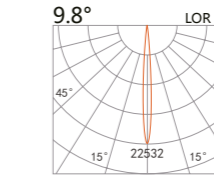

Surface Ceiling Downlight TURUS

224 151

LED Power	Colour Temp	Luminous
8.2W	2700/3000K 4000/5000K	754lm 754lm

LIGHT DISTRIBUTION For 3000k

224 152

LED Power	Colour Temp	Luminous
8.9W	2700/3000K 4000/5000K	1060lm 1142lm
6W _{CWD}	1800~3000K	518lm

224 153

LED Power	Colour Temp	Luminous
13W	2700/3000K 4000/5000K	1425lm 1526lm
12W _{CWD}	1800~3000K	1045lm

LIGHT DISTRIBUTION For 3000k

224 154

LED Power	Colour Temp	Luminous
13W	2700/3000K 4000/5000K	1101lm 11268lm

LIGHT DISTRIBUTION For 3000k

224 155

LED Power	Colour Temp	Luminous
18W	2700/3000K 4000/5000K	2087lm 2087lm

224 156

LED Power	Colour Temp	Luminous
29W	2700/3000K 4000/5000K	3442lm 3442lm

LIGHT DISTRIBUTION For 3000k