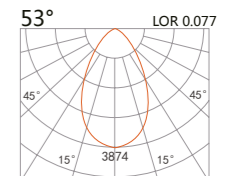

224 153

LED Power	Colour Temp	Luminous
13W	2700/3000K 4000/5000K	1425lm 1526lm
12W _{CWD}	1800~3000K	1045lm

LIGHT DISTRIBUTION For 3000k

224 154

LED Power	Colour Temp	Luminous
13W	2700/3000K 4000/5000K	1101lm 11268lm

LIGHT DISTRIBUTION For 3000k

224 155

LED Power	Colour Temp	Luminous
18W	2700/3000K 4000/5000K	2087lm 2087lm

224 156

LED Power	Colour Temp	Luminous
29W	2700/3000K 4000/5000K	3442lm 3442lm

LIGHT DISTRIBUTION For 3000k