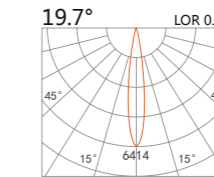

Surface Ceiling Downlight TURUS

224 151

LED Power	Colour Temp	Luminous
8.2W	2700/3000K 4000/5000K	754lm 754lm

LIGHT DISTRIBUTION For 3000k

224 152

LED Power	Colour Temp	Luminous
8.9W	2700/3000K 4000/5000K	1060lm 1142lm
6W _{CWD}	1800~3000K	518lm

224 153

LED Power	Colour Temp	Luminous
13W	2700/3000K 4000/5000K	1425lm 1526lm
12W _{CWD}	1800~3000K	1045lm

LIGHT DISTRIBUTION For 3000k

224 154

LED Power	Colour Temp	Luminous
13W	2700/3000K 4000/5000K	1101lm 11268lm

LIGHT DISTRIBUTION For 3000k

224 155

LED Power	Colour Temp	Luminous
18W	2700/3000K 4000/5000K	2087lm 2087lm

224 156

LED Power	Colour Temp	Luminous
29W	2700/3000K 4000/5000K	3442lm 3442lm

LIGHT DISTRIBUTION For 3000k