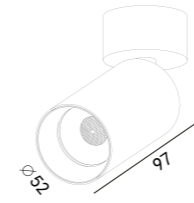

Surface Ceiling Downlight TURUS

224 151

LED Power	Colour Temp	Luminous
8.2W	2700/3000K 4000/5000K	754lm 754lm

LIGHT DISTRIBUTION For 3000k

224 152

LED Power	Colour Temp	Luminous
8.9W	2700/3000K 4000/5000K	1060lm 1142lm
6W _{CWD}	1800~3000K	518lm