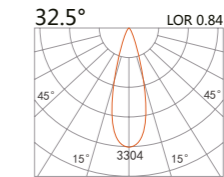

Surface Ceiling Downlight TURUS

224 151

LED Power	Colour Temp	Luminous
8.2W	2700/3000K 4000/5000K	754lm 754lm

LIGHT DISTRIBUTION For 3000k

224 152

LED Power	Colour Temp	Luminous
8.9W	2700/3000K 4000/5000K	1060lm 1142lm
6W _{CWD}	1800~3000K	518lm

224 153

LED Power	Colour Temp	Luminous
13W	2700/3000K 4000/5000K	1425lm 1526lm
12W _{CWD}	1800~3000K	1045lm

LIGHT DISTRIBUTION For 3000k

224 154

LED Power	Colour Temp	Luminous
13W	2700/3000K 4000/5000K	1101lm 11268lm

LIGHT DISTRIBUTION For 3000k

224 155

LED Power	Colour Temp	Luminous
18W	2700/3000K 4000/5000K	2087lm 2087lm

224 156

LED Power	Colour Temp	Luminous
29W	2700/3000K 4000/5000K	3442lm 3442lm

LIGHT DISTRIBUTION For 3000k