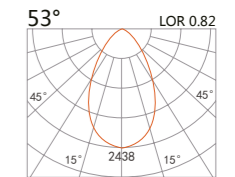

224 153

LED Power	Colour Temp	Luminous
13W	2700/3000K 4000/5000K	1425lm 1526lm
12W _{CWD}	1800~3000K	1045lm

LIGHT DISTRIBUTION For 3000k

224 154

LED Power	Colour Temp	Luminous
13W	2700/3000K 4000/5000K	1101lm 11268lm

LIGHT DISTRIBUTION For 3000k

224 155

LED Power	Colour Temp	Luminous
18W	2700/3000K 4000/5000K	2087lm 2087lm

224 156

LED Power	Colour Temp	Luminous
29W	2700/3000K 4000/5000K	3442lm 3442lm

LIGHT DISTRIBUTION For 3000k