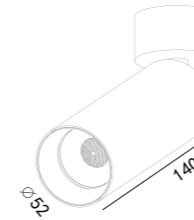

Surface Ceiling Downlight TURUS

224 151

LED Power	Colour Temp	Luminous
8.2W	2700/3000K 4000/5000K	754lm 754lm

LIGHT DISTRIBUTION For 3000k

224 152

LED Power	Colour Temp	Luminous
8.9W	2700/3000K 4000/5000K	1060lm 1142lm
6W _{CWD}	1800~3000K	518lm