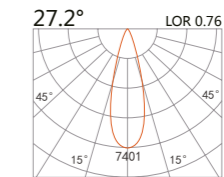

Surface Ceiling Downlight TURUS

224 151

LED Power	Colour Temp	Luminous
8.2W	2700/3000K 4000/5000K	754lm 754lm

LIGHT DISTRIBUTION For 3000k

224 152

LED Power	Colour Temp	Luminous
8.9W	2700/3000K 4000/5000K	1060lm 1142lm
6W _{CWD}	1800~3000K	518lm

224 153

LED Power	Colour Temp	Luminous
13W	2700/3000K 4000/5000K	1425lm 1526lm
12W _{CWD}	1800~3000K	1045lm

LIGHT DISTRIBUTION For 3000k

224 154

LED Power	Colour Temp	Luminous
13W	2700/3000K 4000/5000K	1101lm 11268lm

LIGHT DISTRIBUTION For 3000k

224 155

LED Power	Colour Temp	Luminous
18W	2700/3000K 4000/5000K	2087lm 2087lm

224 156

LED Power	Colour Temp	Luminous
29W	2700/3000K 4000/5000K	3442lm 3442lm

LIGHT DISTRIBUTION For 3000k